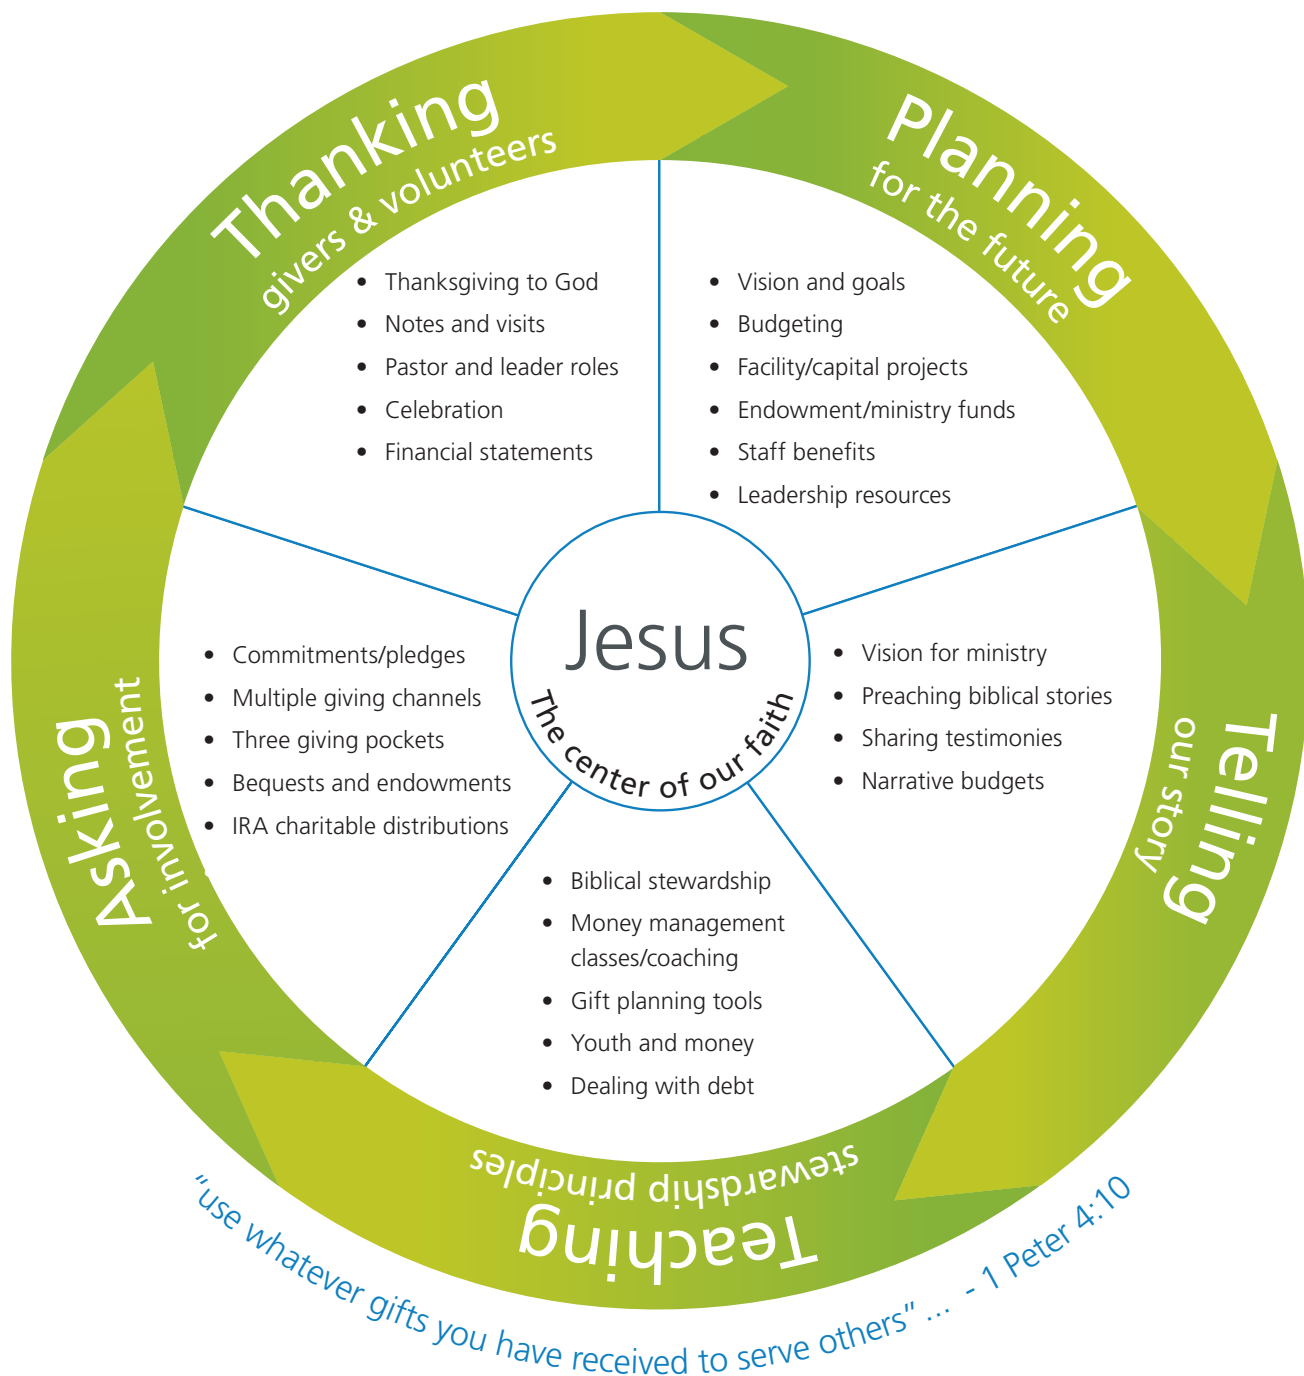

The Congregational Stewardship Ministry Wheel

Congregational Stewardship Ministry is a year-round process, usually involving the following five basic activities. Listed below are some of the key elements of each activity.

The Congregational Stewardship Ministry Wheel

Congregational Stewardship Ministry is a year-round process, usually involving the following five basic activities. Use this tool to note which activities are working well in your church, and which could use more attention.