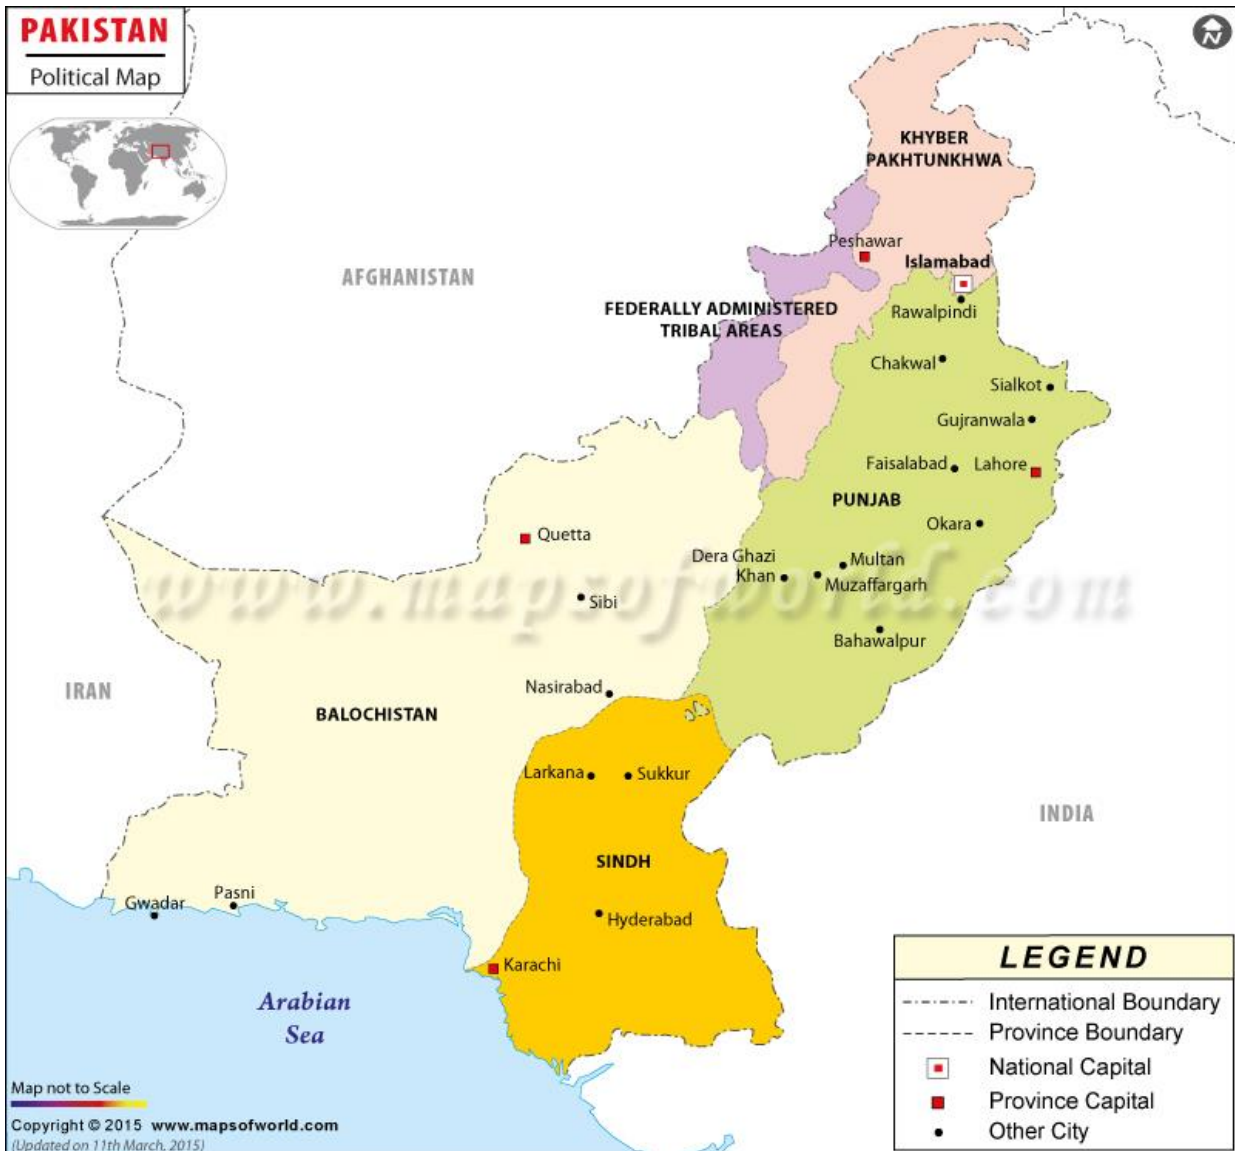

World Wide Prayer Meeting

September 13, 2018

Pakistan Territory

Territorial Leaders: Commissioners Ivor and Carol Telfer

Chief Secretary: Lieut-Colonel Washington Daniel

Statistics:

Officers: 419 (active 320 / Retired 99)

Prayer points- Pakistan Territory:

- 1. The country's situation especially focusing on Government Elections - discriminatory attitude towards minorities*
- 2. Corps planting at Quetta - prayer for Corps Planter (security at Quetta)*
- 3. Churches security*
- 4. Legal matters*

Below is an overview of the services the Pakistan Territory provides:

- ❖ *Addiction Dependency*
- ❖ *Emergency Response*
- ❖ *Family Tracing*
- ❖ *Health*
- ❖ *International Projects*
- ❖ *Social Work*
- ❖ *Sports Ministry*

PAKISTAN

Political Map

LEGEND	
-----	International Boundary
-----	Province Boundary
□	National Capital
■	Province Capital
●	Other City

Map not to Scale

Copyright © 2015 www.mapsofworld.com
(Updated on 11th March, 2015)